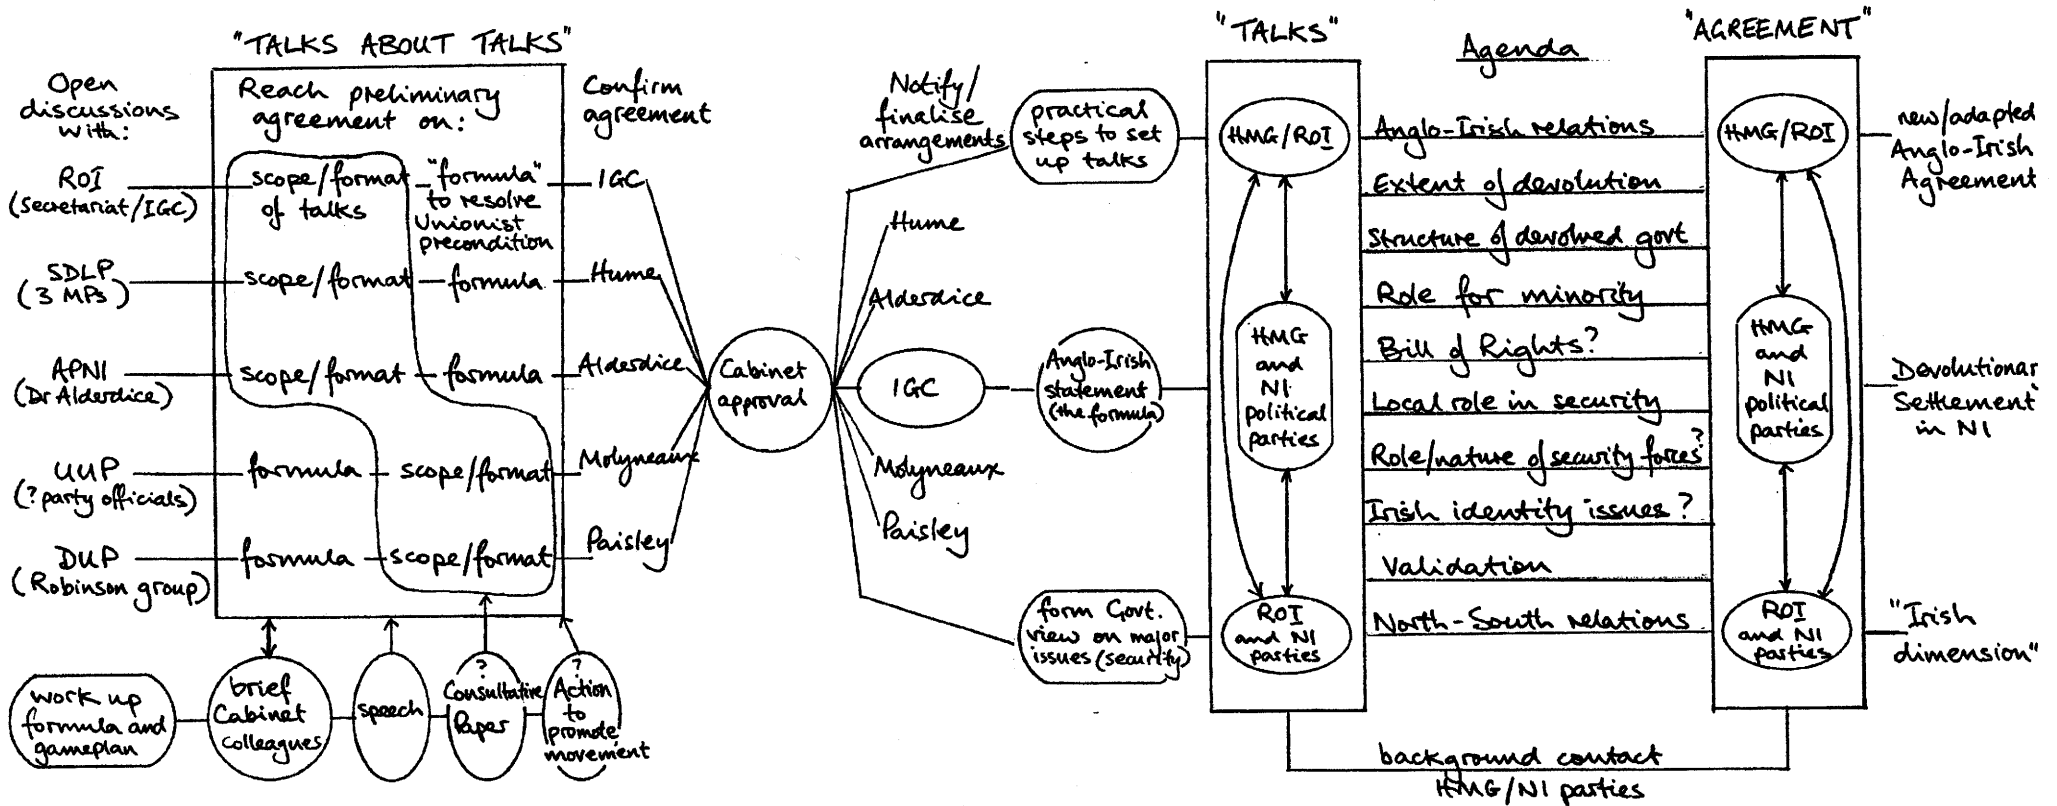

POLITICAL FLOWCHART

CONFIDENTIAL

Ongoing Related Policies

- Efficient and sensitive security policy →
- "Confidence" measures →
- "Good Government" →
- Greater local political input →
- Community Relations / Irish identity issues / Reducing Divisions →
- Local Government issues } elements in an agreement, →
- Legislative Procedures } or used to put pressure on SDLP. →
- Explain and seek support for Govt. policy overseas →